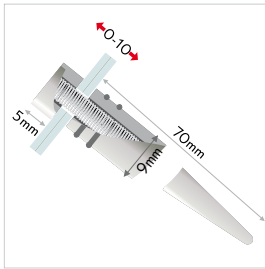

desk

MADE IN EU design by KD

IT supporto da tavolo variabile con sistema a brugola. desk, elegante e variabile, è la soluzione ideale per le vostre informazioni da tavolo e da banco. inserire il pannello nella brugola e fissarlo con la testina anteriore. grazie alla posizione del foro da praticare, si può scegliere e definire l'inclinazione del pannello: più in alto è il foro, maggiore sarà l'inclinazione del pannello. per pannelli singoli come anche per sistemi a sandwich. materiale: ottone cromato o alluminio anodizzato. foro del pannello: Ø4mm.

DE thekeninfo, variables steck-schraubsystem. desk extravagant und variabel, ihre lösung für counterpräsentation. gewindesttift durch das paneel stecken, mit body und kopf verschrauben. durch positionierung der lochbohrung bestimmen sie die neigung des aufstellers: je höher die bohrung, desto mehr neigung erhält das paneel. für einzelpaneel wie sandwich-systeme gleichermaßen geeignet. material: messing veredelt oder eloxiertes aluminium. lochbohrung: Ø4mm.

EN sign support for counter, variable plug-screwsystem. desk is your choice when you look for a fancy counter sign support. put the allen screw through the panel, screw on body and head. with the position of the hole you adjust the inclination of the sign: the higher the hole the more the panel leans back. adapted for single signs as well as for sandwich-systems. material: plated brass or anodized aluminium. hole: Ø4mm

combinations

	cromo | chrom | chrome	1 box	pz/st/pc
	FDK0975CM*	10pcs	
	argento | silber | silver		
	FDK0975AL	10pcs