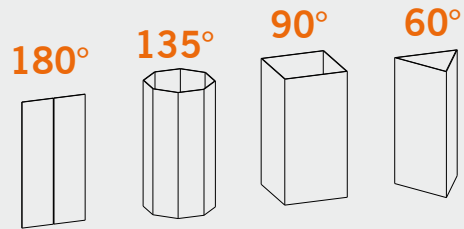

information

			pz/st/pc
1	IX2B60AR	60° connector, 1pc	
2	IX2B90AR	90° connector, 1pc	
3	IX2B120AR	135° connector, 1pc	
4	IX2B180AR	180° connector, 1pc	
5	IX2BSWAR	sandwich connector, 1pc	
6	SOKEY4	t-handle hex key, 1pc