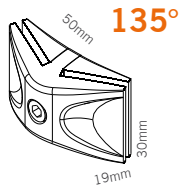

## information

pz/st/pc

A	FCONA	1pc
B	FCONB	1pc
C	FCONC	1pc
D	FCOND	1pc
E	FCONE	1pc
F	FCONF	1pc
G	FCONG	1pc
H	FCON330PL shelf, transparent acrylic, 330x330x5mm	1pc

ix bond

MADE IN EU design by KD

6

ulteriori informazioni pag.  
mehr details s.  
more information p.