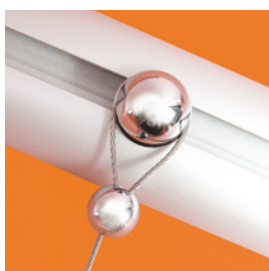

artrail

MADE IN EU design by KD

IT l'arte della presentazione. fly rail in combinazione con point, perla e hook, è ideale non solo per gallerie e per musei, ma può diventare un ottimo strumento anche per arredatori d'interni, decoratori e per allestitori di fiere e negozi. veloce da montare, facile e comodo da cambiare e posizionare. utilizzate più HOOK per presentare oggetti uno sotto l'altro. un consiglio: grazie a fly lot è possibile creare un elegante sistema in tensione. ordine: scegliete liberamente i componenti singoli in base alle esigenze del vostro allestimento.

DE die kunst der präsentation. fly rail kombiniert mit point, perla und hook, ideal nicht nur für galerien und museen, sondern auch für inneneinrichter, dekorateure, messe- und ladenbauer. schnell montiert, austausch wie positionierung jederzeit einfach und bequem. mit HOOK oben und unten: mehrere objekte übereinander kein problem. unser tip: mit fly lot ein elegantes spannsystem. bestellung: ganz flexibel wählen Sie je nach größe Ihrer anwendung die menge der einzelnen komponenten.

EN the art of presentation. fly rail in combination with point, perla and hook, ideal not only for galleries and museums, but also for decorators, shop fitters and booth builders. quickly mounted, exchange and positioning is quick and easy anytime. put hook on top and below: one object upon the other is no problem. our special. the straight tip: use FLY LOT and create an elegant suspended system. order: choose freely according to your application the quantity of the single components.

	ARTRAIL alluminio | aluminium | aluminium			pz/st/pc
	YRAIL20402000	2000mm		
	POINT cromo | chrom | chrome		1box	pz/st/pc
	FPO1512CM	40pcs		
	PERLA cromo | chrom | chrome			
	FPE10CM	40pcs		
	HOOK cromo | chrom | chrome			
	FHM1040CM	20pcs		
	AFIL inox | stahl | steel		1box	1m
	AFIL05	Ø1,7mm, 5m		
	AFIL25	Ø1,7mm, 25m		
	ABOB500	Ø1,7mm, 500m		
	AFIL inox | edelstahl | stainless steel			
	AFILIX05	Ø1,2mm, 5m		
	AFILIX25	Ø1,2mm, 25m		
	AFILIX500	Ø1,2mm, 500m		

combinations