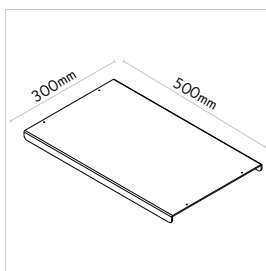

tray 500

MADE IN EU design by KD