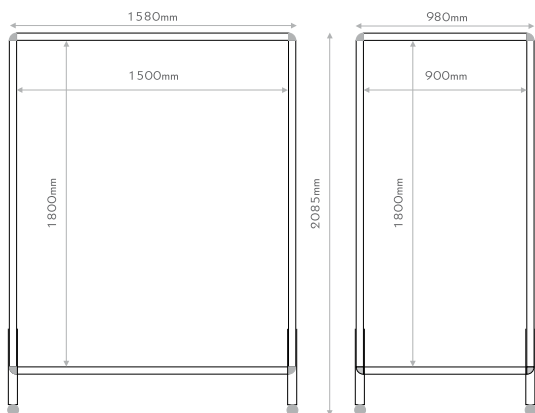

combinations

	482		483
	483		504

YCARM20001000 *	900x1800mm, 1pc	pz/st/pc
YCARB20001500 *	1500x1800mm, 1pc